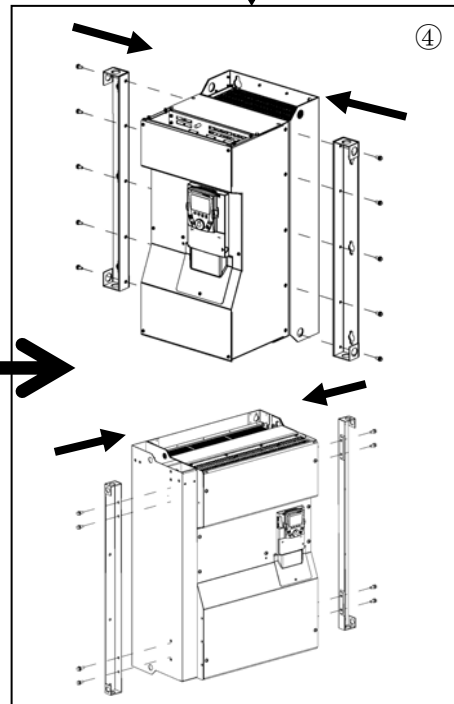

Heatsink outside mounting kit installation sheet

E6581365