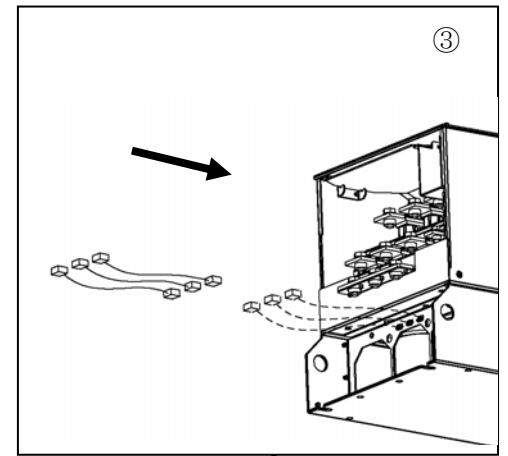

Heatsink outside mounting kit installation sheet

E6581365