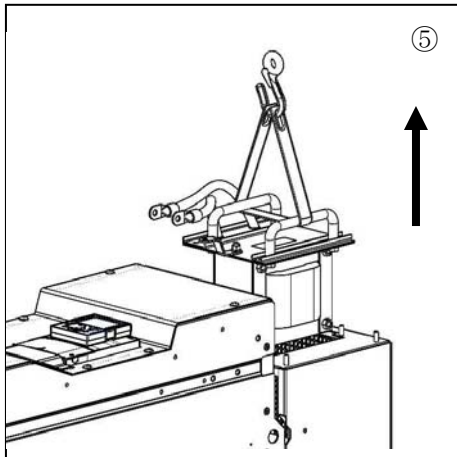

DC choke kit installation sheet

E6581346 ③

DC choke kit installation sheet

E6581346