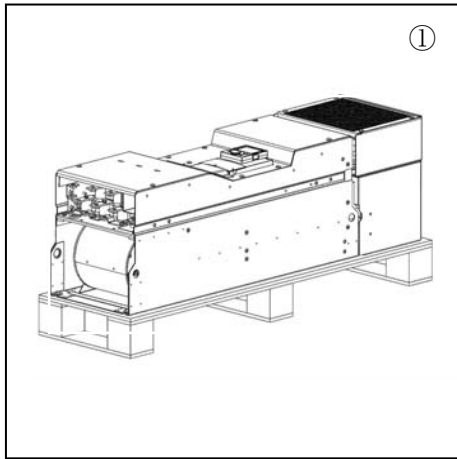

DC choke kit installation sheet

E6581346 ③

DC choke kit installation sheet

E6581346