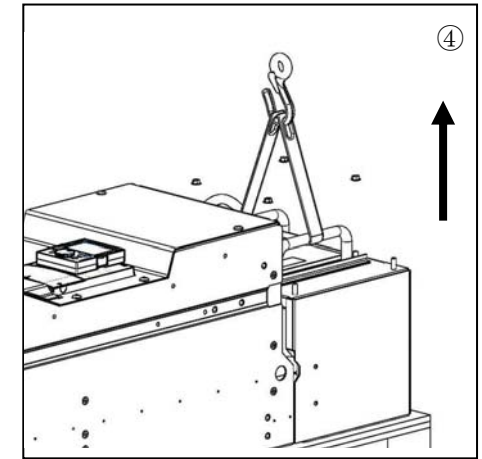

DC choke kit installation sheet

E6581346 ③

DC choke kit installation sheet

E6581346